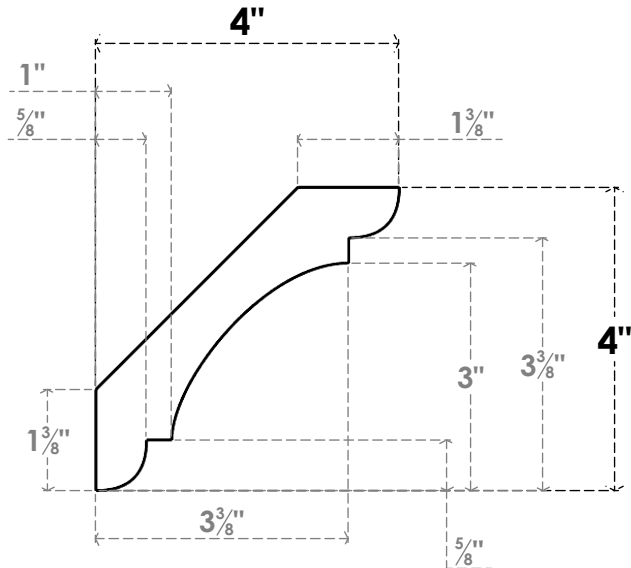

ITEM NUMBER: BRCPC040X04000X04000OLY

4"W X 4"D X 4"H OLYMPIC ARCHITECTURAL GRADE PVC CLOSED KNEE BRACE

SIDE PROFILE

FRONT PROFILE

ISOMETRIC

EKENA MILLWORK
2300 WEST MAIN ST.
CLARKSVILLE, TX 75426
TOLL FREE: 866-607-0453
WWW.EKENAMILLWORK.COM