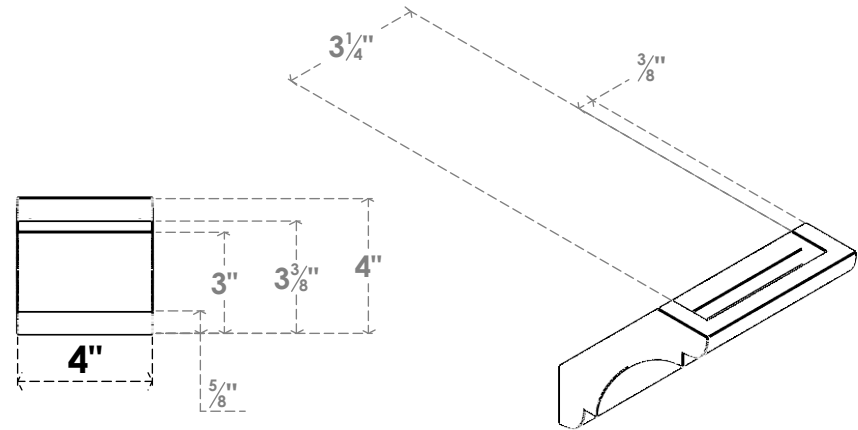

ITEM NUMBER: BRCPC040X04000X04000OLY

4"W X 4"D X 4"H OLYMPIC ARCHITECTURAL GRADE PVC CLOSED KNEE BRACE

SIDE PROFILE

FRONT PROFILE

ISOMETRIC

EKENA MILLWORK
2300 WEST MAIN ST.
CLARKSVILLE, TX 75426
TOLL FREE: 866-607-0453
WWW.EKENAMILLWORK.COM